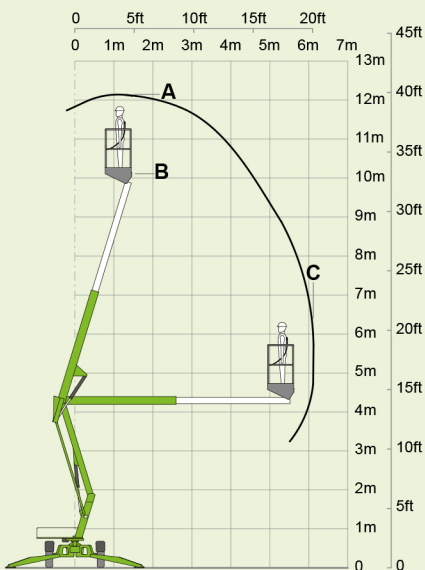

niftylift

120T

(A) 12.2m
40ft

(B) 10.2m
33ft 6in

(C) 6.1m
20ft

200kg
440lbs

1.1m x 0.65m
3ft 7in x 2ft 2in

(D) 1.9m
6ft 3in

(E) 1.1m
3ft 7in

(F) 1.5m
4ft 11in

(G) 3.55m
11ft 8in

(J) 4.5m
14ft 9in

1400kg
3100lbs

11%
6°

EWP technical
solutions limited.

'FOR EVERYTHING EWP'