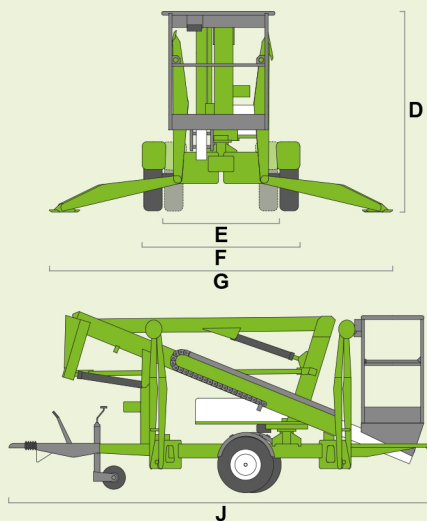

niftylift

120T

(A) 12.2m
40ft

(B) 10.2m
33ft 6in

(C) 6.1m
20ft

200kg
440lbs

1.1m x 0.65m
3ft 7in x 2ft 2in

(D) 1.9m
6ft 3in

(E) 1.1m
3ft 7in

(F) 1.5m
4ft 11in

(G) 3.55m
11ft 8in

(J) 4.5m
14ft 9in

1400kg
3100lbs

11%
6°

EWP technical
solutions limited.

'FOR EVERYTHING EWP'