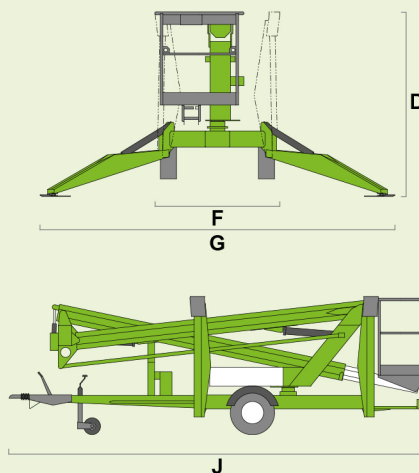

niftylift

170

(A) 17.1m
56ft

(B) 15.1m
49ft 6in

(C) 8.7m
28ft 6in

200kg
440lbs

1.1m x 0.65m
3ft 7in x 2ft 2in

(D) 2.15m
7ft

(F) 1.65m
5ft 5in

(G) 4.4m
14ft 5in

(J) 6.2m
20ft 4in

2160kg
4760lbs

14%
8°

EWP technical
solutions limited.

'FOR EVERYTHING EWP'

SALES - PARTS - SERVICE - TRAINING - CERTIFICATION