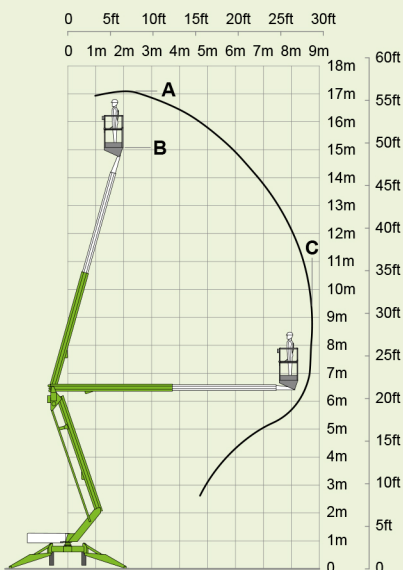

niftylift

170

(A) 17.1m
56ft

(B) 15.1m
49ft 6in

(C) 8.7m
28ft 6in

200kg
440lbs

1.1m x 0.65m
3ft 7in x 2ft 2in

(D) 2.15m
7ft

(F) 1.65m
5ft 5in

(G) 4.4m
14ft 5in

(J) 6.2m
20ft 4in

2160kg
4760lbs

14%
8°

EWP technical
solutions limited.

'FOR EVERYTHING EWP'

SALES - PARTS - SERVICE - TRAINING - CERTIFICATION